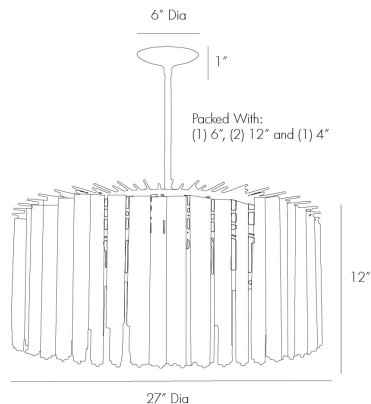

## NESSA ROUND CHANDELIER

89425

H: 15 IN, Dia: 27.00 IN

Polished Nickel, Clear Glass

Contract Suitable As Is

The smaller space with lower ceilings finally has its focal point with the Nessa Round Chandelier, the more compact cousin of the larger, oval Nessa Chandelier (89009). The polished nickel circular frame is adorned with clear fluted glass rods, all individually attached, adding to the design's glam quotient. Shown with small clear tubular bulbs. Additional pipe available (PIPE-100). Also available in antique brass (89424).

### DIMENSIONS

Chandelier	H: 12 IN, Dia: 27.00 IN
Minimum Hanging Height	15 IN
Maximum Hanging Height	49 IN
Canopy	H: 1 IN, Dia: 6.00 IN